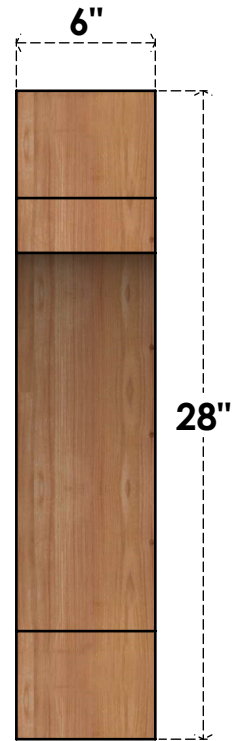

BRC06X22X28MRC00RWR

6"W X 22"D X 28"H MERCED ROUGH SAWN BRACE, WESTERN RED CEDAR

SIDE

FRONT

EKENA MILLWORK
 2300 WEST MAIN ST.
 CLARKSVILLE, TX 75426
 TOLL FREE: 866-607-0453
 WWW.EKENAMILLWORK.COM

NOTES

1. INSTALLATION TO BE COMPLETED IN ACCORDANCE WITH MANUFACTURER'S SPECIFICATIONS.
2. DRAWING MAY NOT BE TO SCALE
3. THIS DRAWING IS INTENDED FOR DESIGN AND PLANNING PURPOSES ONLY.
4. ALL INFORMATION CONTAINED HEREIN WAS CURRENT AT THE TIME OF DEVELOPMENT BUT MUST BE REVIEWED AND APPROVED BY THE PRODUCT MANUFACTURER TO BE CONSIDERED ACCURATE.
5. PRODUCTS ARE NOT KILN DRIED. THIS ITEM IS UNIQUE AND WILL CONTAIN THE NATURAL VARIATIONS THAT THE WOOD SPECIES OFFERS. THIS MAY RESULT IN VARIATIONS UP TO 1/4"