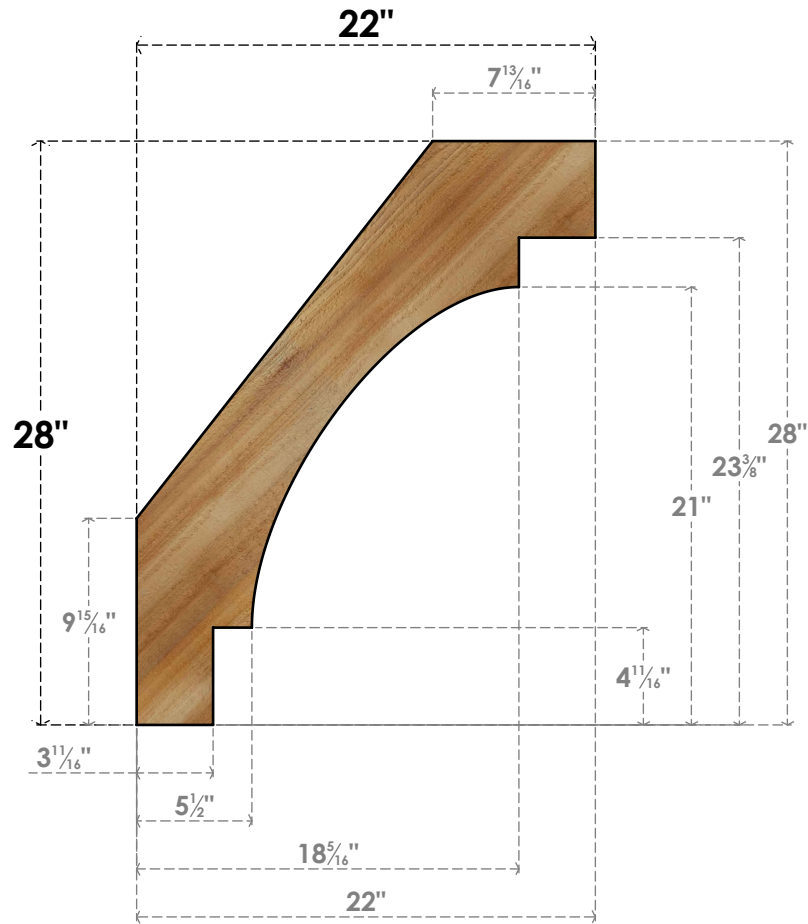

BRC06X22X28MRC00RWR

6"W X 22"D X 28"H MERCED ROUGH SAWN BRACE, WESTERN RED CEDAR

SIDE

FRONT

EKENA MILLWORK
 2300 WEST MAIN ST.
 CLARKSVILLE, TX 75426
 TOLL FREE: 866-607-0453
 WWW.EKENAMILLWORK.COM

NOTES

1. INSTALLATION TO BE COMPLETED IN ACCORDANCE WITH MANUFACTURER'S SPECIFICATIONS.
2. DRAWING MAY NOT BE TO SCALE
3. THIS DRAWING IS INTENDED FOR DESIGN AND PLANNING PURPOSES ONLY.
4. ALL INFORMATION CONTAINED HEREIN WAS CURRENT AT THE TIME OF DEVELOPMENT BUT MUST BE REVIEWED AND APPROVED BY THE PRODUCT MANUFACTURER TO BE CONSIDERED ACCURATE.
5. PRODUCTS ARE NOT KILN DRIED. THIS ITEM IS UNIQUE AND WILL CONTAIN THE NATURAL VARIATIONS THAT THE WOOD SPECIES OFFERS. THIS MAY RESULT IN VARIATIONS UP TO 1/4"